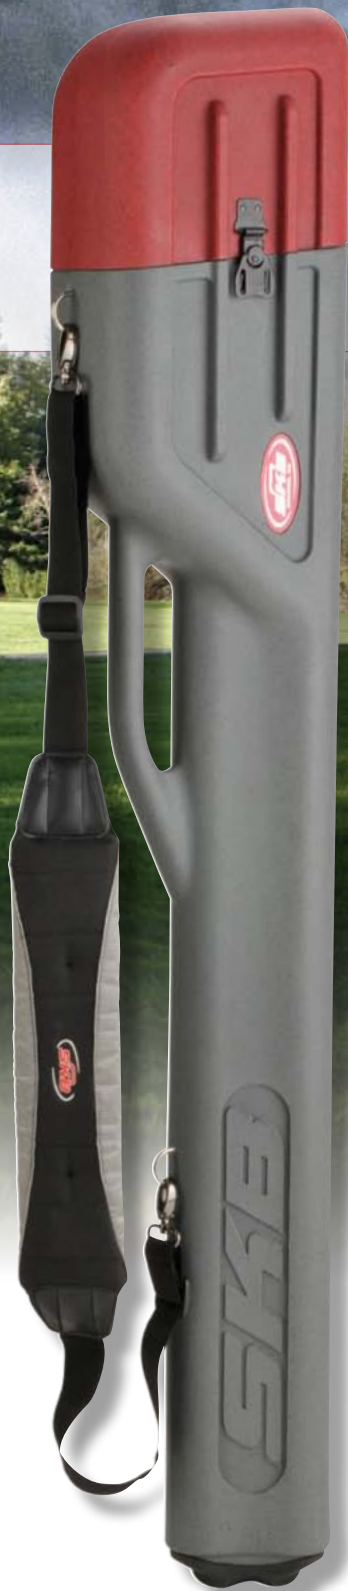

NEW! Roto-Sunday Case. Transport your favorite clubs to your destination, including a Driver up to 50". Lightweight, Airline travel safe & ready . Features military style lockable twist latches. All covered by SKB's Lifetime Warranty.

- Designed to fit a Driver, Hybrid, Putter and Wedges. Up to 7 to 8 clubs
- 6lb. Compact Hard Case
- Airline travel safe & ready
- Non-skid rubber end cap
- Lockable twist latches

2SKB-RSC

52" x 10" x 7" 132 x 25 x 18 (cm)
Two Piece Roto-Molded Case w/handle

2SKB-R5017W

Large Roto Space Saver Staff Case

- Accommodates Drivers up to 50"
- Molded-in Hand & Toe Grips
- Wide-trac quiet glide wheels
- TSA Locking Buckle Strap
- 5 Year Warranty

2SKB-R4916W

Standard Roto Space Saver Staff Case